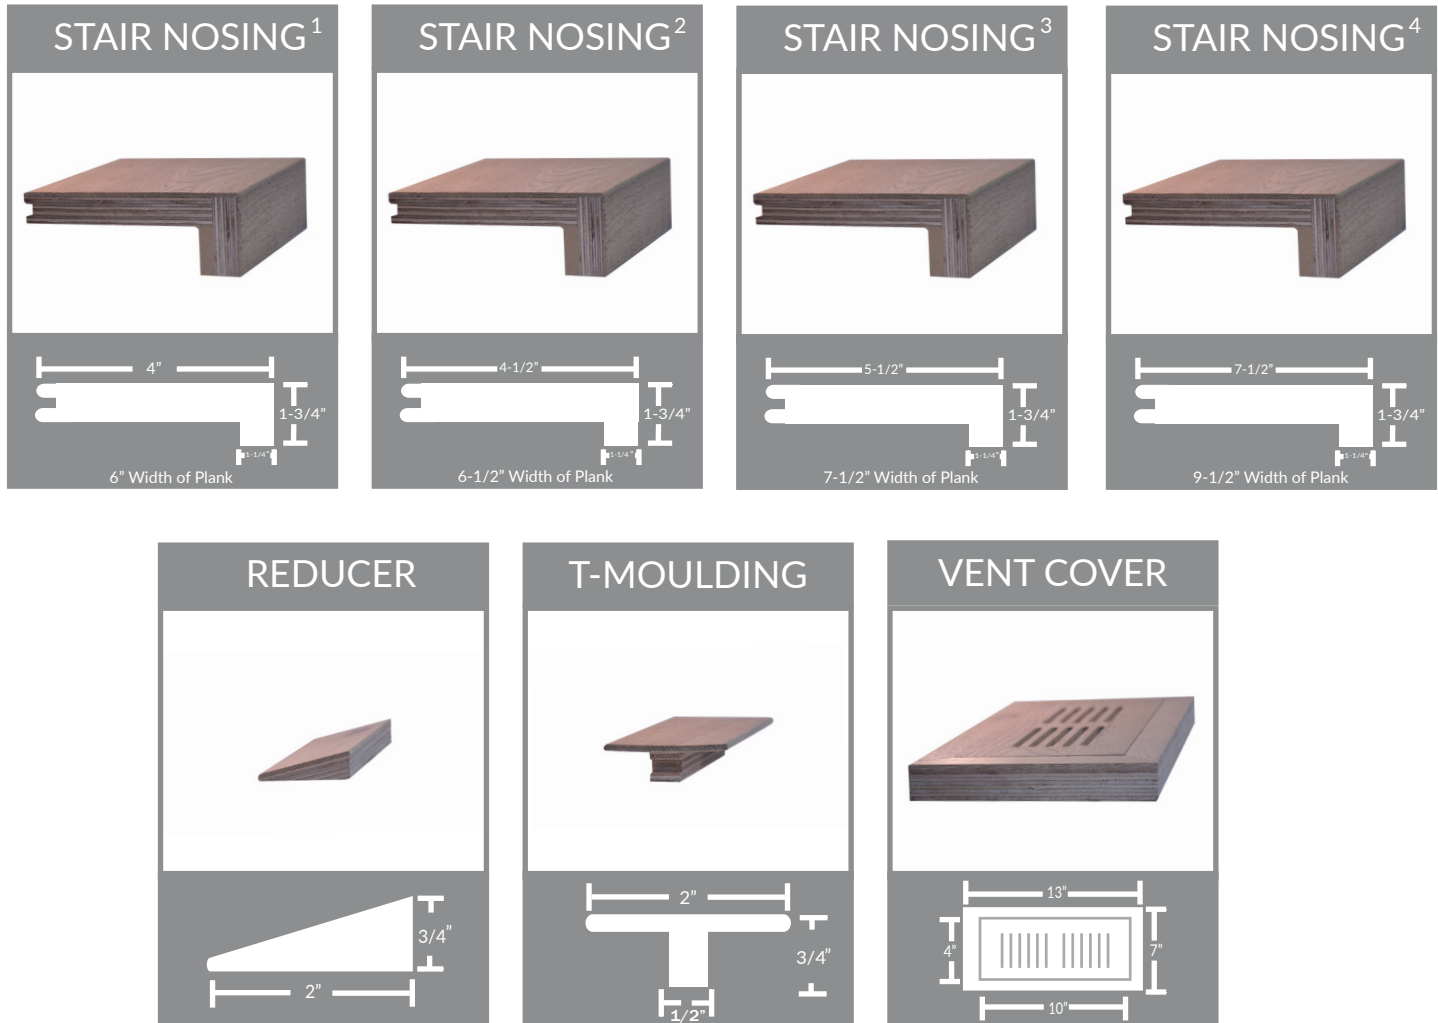

CUSTOM ENGINEERED HARDWOOD ACCESSORIES

ADDITIONAL DETAILS

Customized Stair Nosing¹: Paradise, Sunshine, and Regal Collections; please contact the front office or your Rep for details.

Customized Stair Nosing²: Scandinavia and Artisan Collections; please contact the front office or your Rep for details.

Customized Stair Nosing³: Ultra (available in 6' lengths), Metropolitan (available in 6' lengths), Elevation (available in 6' lengths), Divine (available in 7' lengths), Enterprise (available in 6' lengths), Crownland (available in 6' lengths), Noble (available in 6' lengths) and Regal (available in 6' lengths) Collections; please contact the front office or your Rep for details.

Customized Stair Nosing⁴: Elite (available in 7' lengths) Collection; please contact the front office or your Rep for details.

All engineered accessories are custom made for each order from actual flooring for a perfectly finished match. Custom orders will take 1-2 weeks to complete. All accessories are non-refundable and non-exchangeable - no exceptions.

The actual length of accessories may vary depend on the length of the plank. The maximum length for custom-made accessories is determined by the longest plank size for that particular color.