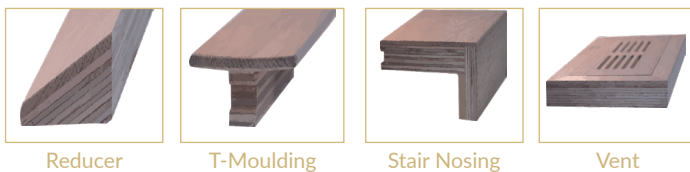

AVAILABLE ACCESSORIES

All engineered accessories are custom made for your order using the exact same flooring for a perfectly finished match that is not refundable or exchangeable. Please order at least a week in advance.