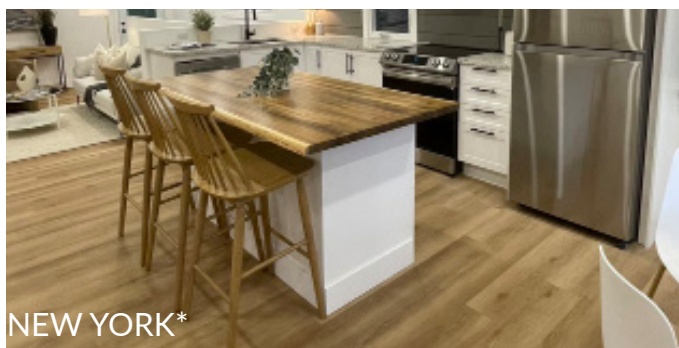

Reducer

T-Moulding

Stair Nosing

Vent

NEW YORK*

ADDITIONAL DETAILS

Structure	5.0mm/5.5mm* SPC + 1.0mm/1.5mm* EVA
Dimensions	5ft x 7in x 6mm/7mm*
Wear Layer	0.3mm(12mil)/0.5mm(20mil)*
Finish	UV Lacqured
Gloss Level	Matte
Colour Variation	Medium
Sq feet per box	23.62/17.72*
Installation Options	On, above, or below grade
Locking System	Drop-lock
Ideal Temperature Range	18°C - 27°C
Relative Humidity	35%-55%
Radiant Heat	Suitable (with limitations)