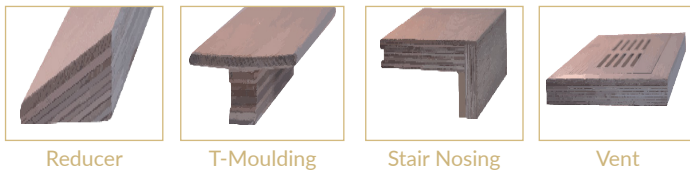

AVAILABLE ACCESSORIES

All engineered accessories are custom made for your order using the exact same flooring for a perfectly finished match that is not refundable or exchangeable. Please order at least a week in advance.