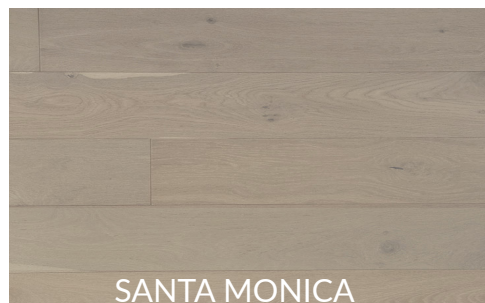

PARADISE COLLECTION

Less is more. The unfinished look of Grandeur's Paradise Collection celebrates the beauty of nature and life. Natural is currently one of the most trendy colours; not surprising, as natural colours are soothing and greatly brighten up your space. Planks in the Paradise Collection are smoked ever so lightly to entice tannins in the wood to surface; this process helps to achieve a genuine wood colour naturally from within.

ADDITIONAL DETAILS

Species	Oak
Structure	Multi-layered Engineered
Dimensions	6" x 3/4" x RL
Veneer Thickness	2.0mm
Finish	UV Lacquered
Texture	Smoked & Wire Brushed
Gloss Level	Matte
Colour Variation	Medium-High
Sq feet per box	20.35
Grade	ABCD
Installation Options	On, above, or below grade
Limited Warranty	35 Years Residential
Ideal Temperature Range	18°C - 27°C
Relative Humidity	35%-55%