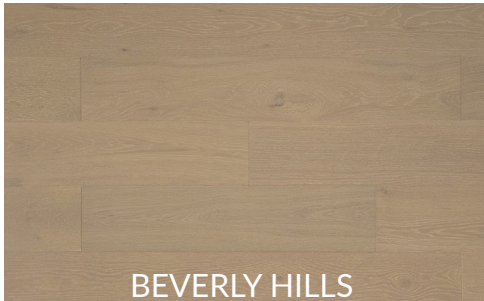

PARADISE COLLECTION

Less is more. The unfinished look of Grandeur's Paradise Collection celebrates the beauty of nature and life. Natural is currently one of the most trendy colours; not surprising, as natural colours are soothing and greatly brighten up your space. Planks in the Paradise Collection are smoked ever so lightly to entice tannins in the wood to surface; this process helps to achieve a genuine wood colour naturally from within.