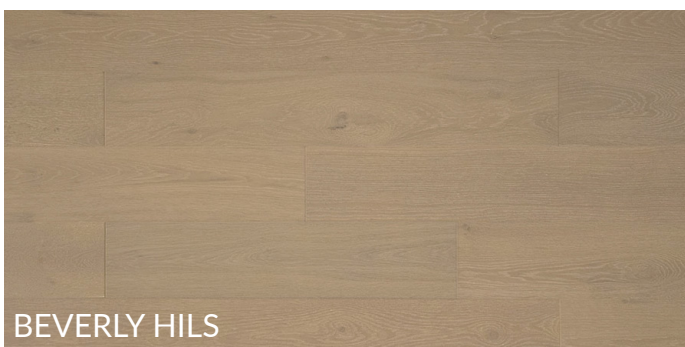

PARADISE COLLECTION

Less is more. The unfinished look of Grandeur's Paradise Collection celebrates the beauty of nature and life. Natural is currently one of the most trendy colours; not surprising, as natural colours are soothing and greatly brighten up your space. Planks in the Paradise Collection are smoked ever so lightly to entice tannins in the wood to surface; this process helps to achieve a genuine wood colour naturally from within.

ADDITIONAL DETAILS

Species	Oak
Structure	Multi-layered Engineered
Dimensions	6" x 3/4" x RL
Veneer Thickness	2.0mm
Finish	UV Lacquered
Texture	Smoked & Wire Brushed
Gloss Level	Matte
Colour Variation	Medium-High
Sq feet per box	20.35
Grade	ABCD
Installation Options	On, above, or below grade
Limited Warranty	35 Years Residential
Ideal Temperature Range	18°C - 27°C
Relative Humidity	35%-55%