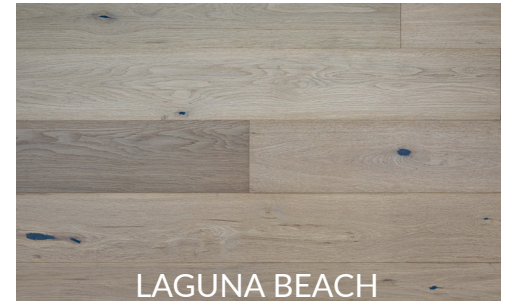

PARADISE COLLECTION

Less is more. The unfinished look of Grandeur's Paradise Collection celebrates the beauty of nature and life. Natural is currently one of the most trendy colours; not surprising, as natural colours are soothing and greatly brighten up your space. Planks in the Paradise Collection are smoked ever so lightly to entice tannins in the wood to surface; this process helps to achieve a genuine wood colour naturally from within.

ADDITIONAL DETAILS

Species	Oak
Structure	Multi-layered Engineered
Dimensions	6" x 3/4" x RL
Veneer Thickness	2.0mm
Finish	UV Lacquered
Texture	Smoked & Wire Brushed
Gloss Level	Matte
Colour Variation	Medium-High
Sq feet per box	20.35
Grade	ABCD
Installation Options	On, above, or below grade
Limited Warranty	35 Years Residential
Ideal Temperature Range	18°C - 27°C
Relative Humidity	35%-55%