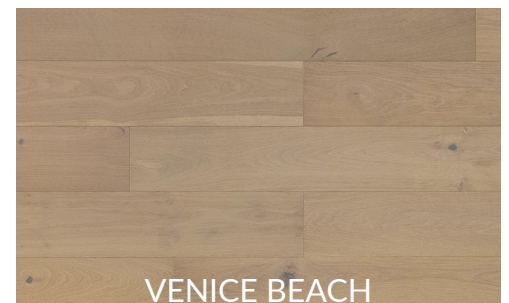

PARADISE COLLECTION

Less is more. The unfinished look of Grandeur's Paradise Collection celebrates the beauty of nature and life. Natural is currently one of the most trendy colours; not surprising, as natural colours are soothing and greatly brighten up your space. Planks in the Paradise Collection are smoked ever so lightly to entice tannins in the wood to surface; this process helps to achieve a genuine wood colour naturally from within.

ADDITIONAL DETAILS

Species	Oak
Structure	Multi-layered Engineered
Dimensions	6" x 3/4" x RL
Veneer Thickness	2.0mm
Finish	UV Lacquered
Texture	Smoked & Wire Brushed
Gloss Level	Matte
Colour Variation	Medium-High
Sq feet per box	20.35
Grade	ABCD
Installation Options	On, above, or below grade
Limited Warranty	35 Years Residential
Ideal Temperature Range	18°C - 27°C
Relative Humidity	35%-55%