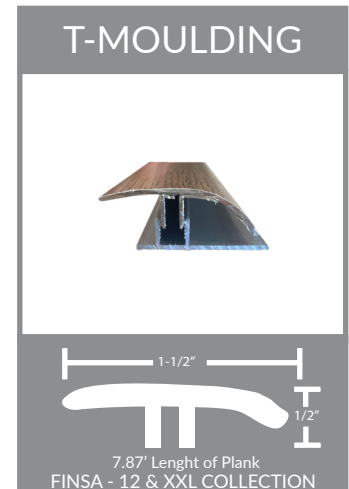

## ADDITIONAL DETAILS

Square nosing for the Aquamate Collection can be custom ordered.  
Custom orders will take 1-2 weeks to complete.  
All accessories are non-refundable and non-exchangeable - no exceptions.