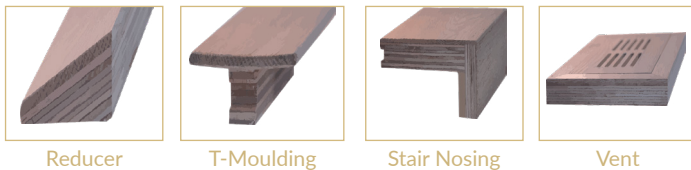

AVAILABLE ACCESSORIES

All engineered accessories are custom made for your order using the exact same flooring for a perfectly finished match that is not refundable or exchangeable. Please order at least a week in advance.