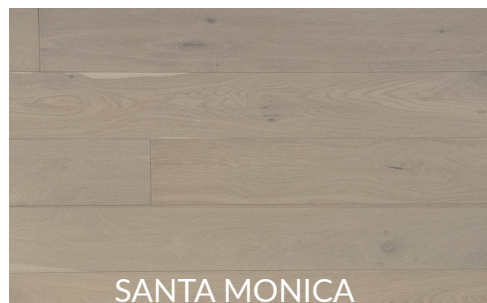

## PARADISE COLLECTION

Less is more. The unfinished look of Grandeur's Paradise Collection celebrates the beauty of nature and life. Natural is currently one of the most trendy colours; not surprising, as natural colours are soothing and greatly brighten up your space. Planks in the Paradise Collection are smoked ever so lightly to entice tannins in the wood to surface; this process helps to achieve a genuine wood colour naturally from within.

### ADDITIONAL DETAILS

Species	Oak
Structure	Multi-layered Engineered
Dimensions	6" x 3/4" x RL
Veneer Thickness	2.0mm
Finish	UV Lacquered
Texture	Smoked & Wire Brushed
Gloss Level	Matte
Colour Variation	Medium-High
Sq feet per box	20.35
Grade	ABCD
Installation Options	On, above, or below grade
Limited Warranty	35 Years Residential
Ideal Temperature Range	18°C - 27°C
Relative Humidity	35%-55%