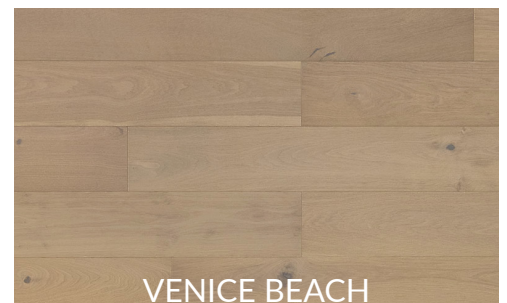

## PARADISE COLLECTION

Less is more. The unfinished look of Grandeur's Paradise Collection celebrates the beauty of nature and life. Natural is currently one of the most trendy colours; not surprising, as natural colours are soothing and greatly brighten up your space. Planks in the Paradise Collection are smoked ever so lightly to entice tannins in the wood to surface; this process helps to achieve a genuine wood colour naturally from within.

### ADDITIONAL DETAILS

Species	Oak
Structure	Multi-layered Engineered
Dimensions	6" x 3/4" x RL
Veneer Thickness	2.0mm
Finish	UV Lacquered
Texture	Smoked & Wire Brushed
Gloss Level	Matte
Colour Variation	Medium-High
Sq feet per box	20.35
Grade	ABCD
Installation Options	On, above, or below grade
Limited Warranty	35 Years Residential
Ideal Temperature Range	18°C - 27°C
Relative Humidity	35%-55%