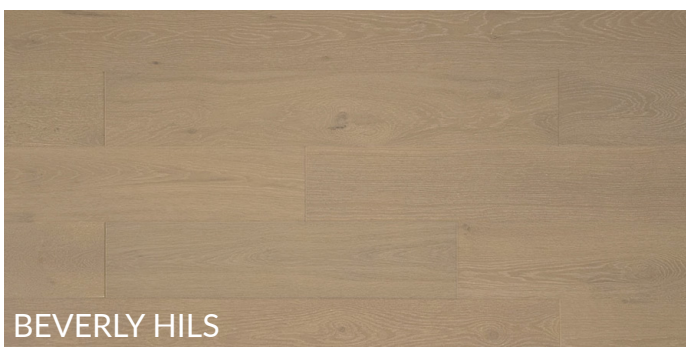

## PARADISE COLLECTION

Less is more. The unfinished look of Grandeur's Paradise Collection celebrates the beauty of nature and life. Natural is currently one of the most trendy colours; not surprising, as natural colours are soothing and greatly brighten up your space. Planks in the Paradise Collection are smoked ever so lightly to entice tannins in the wood to surface; this process helps to achieve a genuine wood colour naturally from within.

### ADDITIONAL DETAILS

Species	Oak
Structure	Multi-layered Engineered
Dimensions	6" x 3/4" x RL
Veneer Thickness	2.0mm
Finish	UV Lacquered
Texture	Smoked & Wire Brushed
Gloss Level	Matte
Colour Variation	Medium-High
Sq feet per box	20.35
Grade	ABCD
Installation Options	On, above, or below grade
Limited Warranty	35 Years Residential
Ideal Temperature Range	18°C - 27°C
Relative Humidity	35%-55%