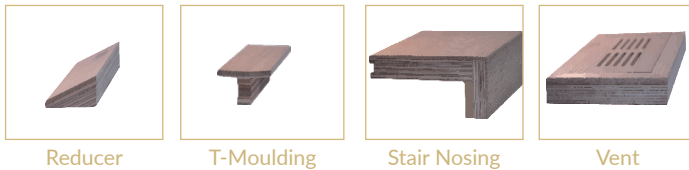

AVAILABLE ACCESSORIES

All engineered accessories are custom made for your order using the exact same flooring for a perfectly finished match that is not refundable or exchangeable. Please order at least a week in advance.