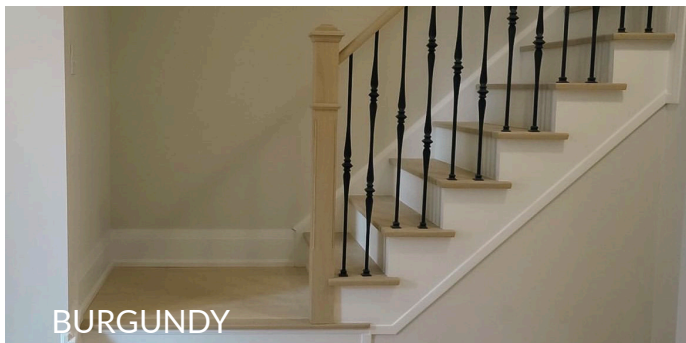

REGAL COLLECTION

Our new Regal Collection is currently Grandeur's most exquisite and high-end engineered hardwood collection. Made with European white oak, Regal begins with planks measuring 7-1/2 inches wide. Each plank is then manually crafted with ultra reactive finish on 3.0mm of ABC grade veneers and finished with European stain.

ADDITIONAL DETAILS

Species	Oak
Structure	Multi-layered Engineered
Dimensions	7-1/2" x 3/4" x RL / 6" x 3/4" x RL
Veneer Thickness	3.0mm
Finish	European Reactive Stain
Texture	Light Wire Brushed/Smooth*/Reactive Finish!
Gloss Level	Matte
Colour Variation	Medium
Sq feet per box	23.32 / 22.82^/18.41^^/21.31^^^
Grade	ABCD!!/ ABC/AB**
Installation Options	On, above, or below grade
Limited Warranty	35 Years Residential
Ideal Temperature Range	18°C - 27°C
Relative Humidity	35%-55%