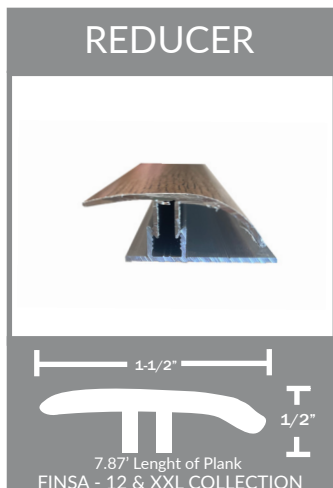

## ADDITIONAL DETAILS

Square nosing for the Aquamate Collection can be custom ordered.  
Custom orders will take 1-2 weeks to complete.  
All accessories are non-refundable and non-exchangeable - no exceptions.