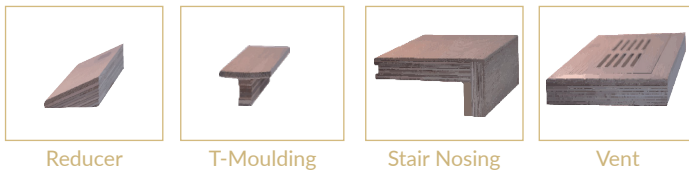

AVAILABLE ACCESSORIES

All engineered accessories are custom made for your order using the exact same flooring for a perfectly finished match that is not refundable or exchangeable. Please order at least a week in advance.