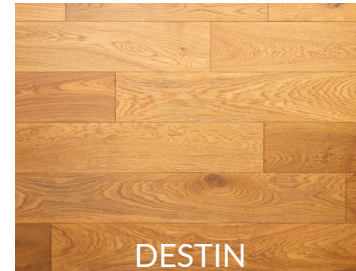

SUNSHINE COLLECTION

The Sunshine Collection -- Grandeur's most vibrant collection of European oak engineered flooring. This collection features a stunning smoked & wire brushed texture and boasts an impressive 4mm veneer. Each plank in this collection undergoes a meticulous process, starting with several rounds of smoking to attain its striking and vibrant colors. Once the desired color is achieved, the smoking process is completed. Wire brushing is then lightly applied to enhance the innate beauty of the wood's natural grain.