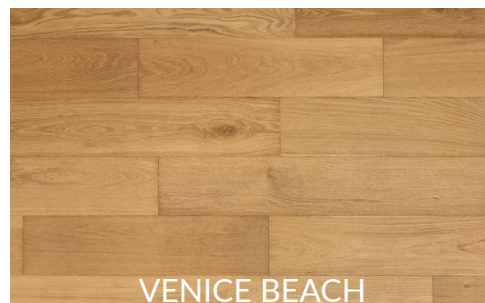

## PARADISE COLLECTION

Less is more. The unfinished look of Grandeur's Paradise Collection celebrates the beauty of nature and life. Natural is currently one of the most trendy colours; not surprising, as natural colours are soothing and greatly brighten up your space. Planks in the Paradise Collection are smoked ever so lightly to entice tannins in the wood to surface; this process helps to achieve a genuine wood colour naturally from within.

### ADDITIONAL DETAILS

Species	Oak
Structure	Multi-layered Engineered
Dimensions	6" x 3/4" x RL
Veneer Thickness	2.0mm
Finish	UV Lacquered
Texture	Smoked & Wire Brushed
Gloss Level	Matte
Colour Variation	Medium-High
Sq feet per box	20.35/20.62*
Grade	ABCD
Installation Options	On, above, or below grade
Limited Warranty	35 Years Residential
Ideal Temperature Range	18°C - 27°C
Relative Humidity	35%-55%