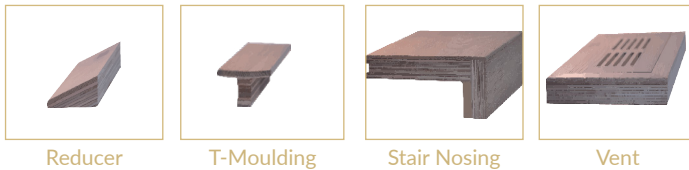

AVAILABLE ACCESSORIES

All engineered accessories are custom made for your order using the exact same flooring for a perfectly finished match that is not refundable or exchangeable. Please order at least a week in advance.