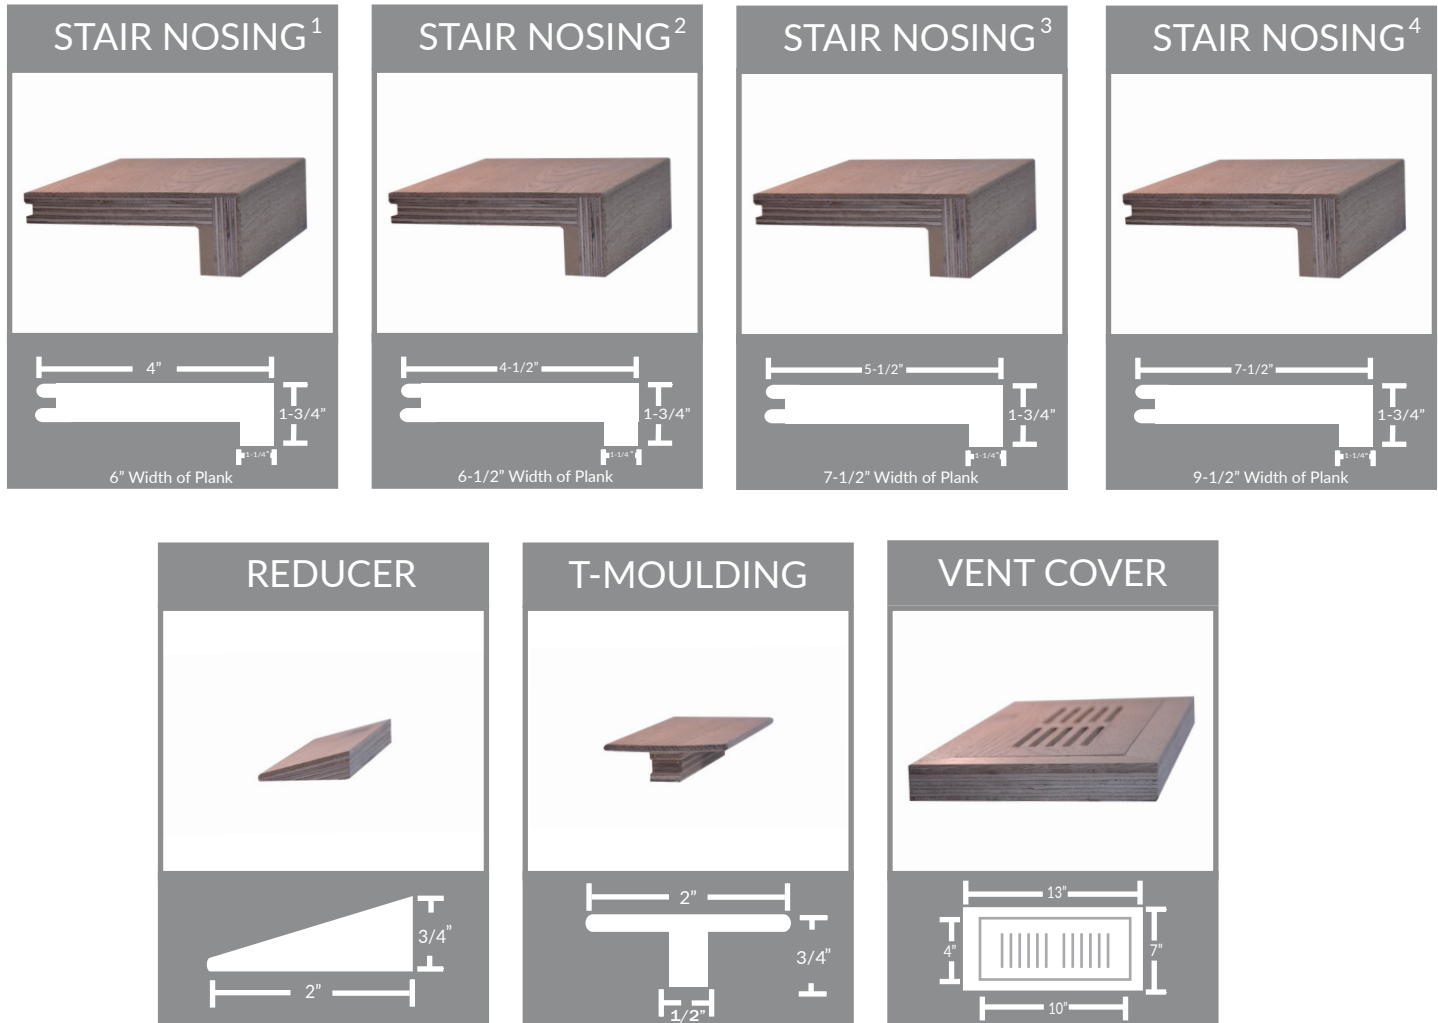

## CUSTOM ENGINEERED HARDWOOD ACCESSORIES

Customized Stair Nosing<sup>3</sup>: Ultra (available in 6' lengths), Metropolitan (available in 6' lengths), Elevation (available in 6' lengths), Divine (available in 7' lengths), Enterprise (available in 6' lengths), Crownland (available in 6' lengths), Noble (available in 6' lengths) and Regal (available in 6' lengths) Collections; please contact the front office or your Rep for details.