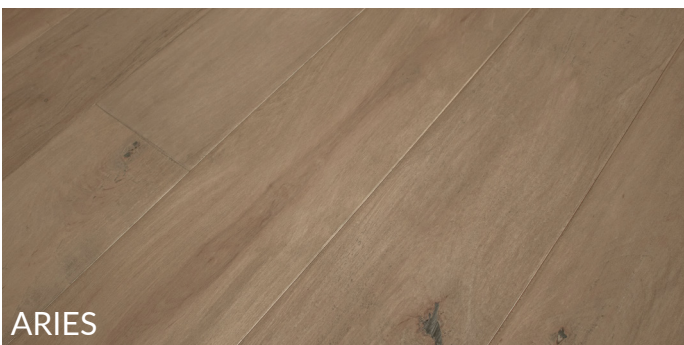

### ADDITIONAL DETAILS

Species	Maple
Structure	Multi-layered Engineered
Dimensions	7-1/2" x 3/4" x RL
Veneer Thickness	2.0mm
Finish	UV Lacquered
Texture	Hand Scraped & Distressed
Gloss Level	Matte
Colour Variation	Low-Medium
Sq feet per box	25.77
Grade	ABCD
Installation Options	On, above, or below grade
Limited Warranty	35 Years Residential
Ideal Temperature Range	18°C - 27°C
Relative Humidity	35%-55%