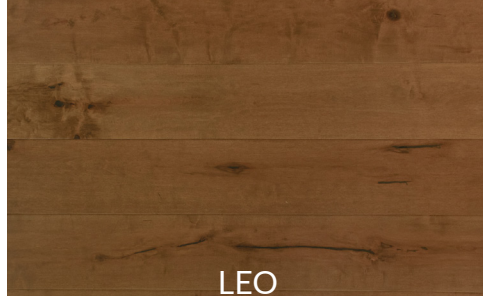

## DIVINE COLLECTION

ARIES

LEO

LIBRA

SCORPIO

TAURUS

THUNDER CLOUD

With unique colours and processes, our Divine Collection of maple engineered flooring focuses on the hard maple's natural characteristics by exaggerating the grain and subtle variations in the wood through meticulous hand-staining and a light hand-scraping.