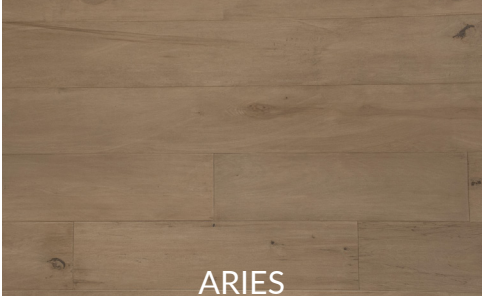

## DIVINE COLLECTION

ARIES

LEO

LIBRA

SCORPIO

TAURUS

THUNDER CLOUD

With unique colours and processes, our Divine Collection of maple engineered flooring focuses on the hard maple's natural characteristics by exaggerating the grain and subtle variations in the wood through meticulous hand-staining and a light hand-scraping.