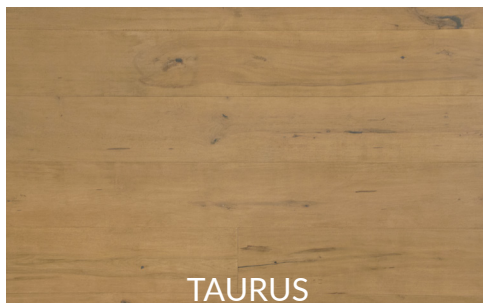

## DIVINE COLLECTION

ARIES

LEO

LIBRA

SCORPIO

TAURUS

THUNDER CLOUD

With unique colours and processes, our Divine Collection of maple engineered flooring focuses on the hard maple's natural characteristics by exaggerating the grain and subtle variations in the wood through meticulous hand-staining and a light hand-scraping.