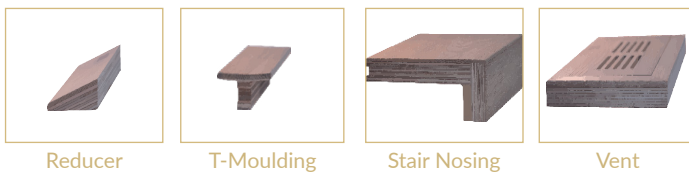

AVAILABLE ACCESSORIES

All engineered accessories are custom made for your order using the exact same flooring for a perfectly finished match that is not refundable or exchangeable. Please order at least a week in advance.