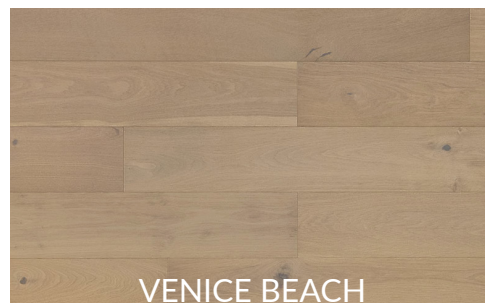

PARADISE COLLECTION

Less is more. The unfinished look of Grandeur's Paradise Collection celebrates the beauty of nature and life. Natural is currently one of the most trendy colours; not surprising, as natural colours are soothing and greatly brighten up your space. Planks in the Paradise Collection are smoked ever so lightly to entice tannins in the wood to surface; this process helps to achieve a genuine wood colour naturally from within.

ADDITIONAL DETAILS

Species	Oak
Structure	Multi-layered Engineered
Dimensions	6" x 3/4" x RL
Veneer Thickness	2.0mm
Finish	UV Lacquered
Texture	Smoked & Wire Brushed
Gloss Level	Matte
Colour Variation	Medium-High
Sq feet per box	20.35/20.62*
Grade	ABCD
Installation Options	On, above, or below grade
Limited Warranty	35 Years Residential
Ideal Temperature Range	18°C - 27°C
Relative Humidity	35%-55%