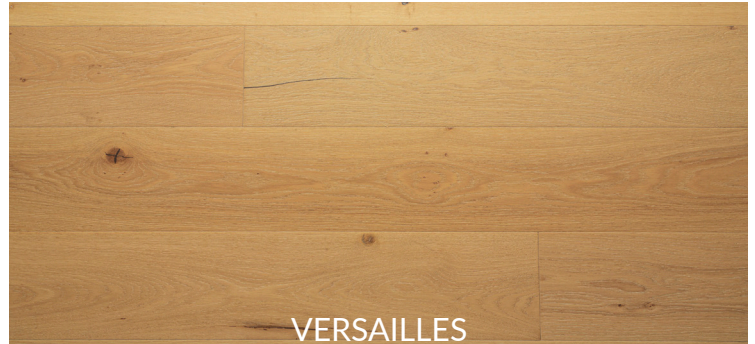

NOBLE COLLECTION

Invite luxury with the new Noble Collection. Noble comes in two unique colors, each with a generous 4.0mm of French oak veneer. Made for the truly special; every plank is smoked and then given a light touch of wire brushing to accentuate the grain while delicately exposing the white-washed undertone.

ADDITIONAL DETAILS

Species	Oak
Structure	Multi-layered Engineered
Dimensions	7-1/2" x 3/4" x RL
Veneer Thickness	4.0mm
Finish	UV Lacqured
Texture	Smoked & Wire Brushed
Gloss Level	Matte
Colour Variation	Medium
Sq feet per box	23.32
Grade	ABCD
Installation Options	On, above, or below grade
Limited Warranty	35 Years Residential
Ideal Temperature Range	18°C - 27°C
Relative Humidity	35%-55%