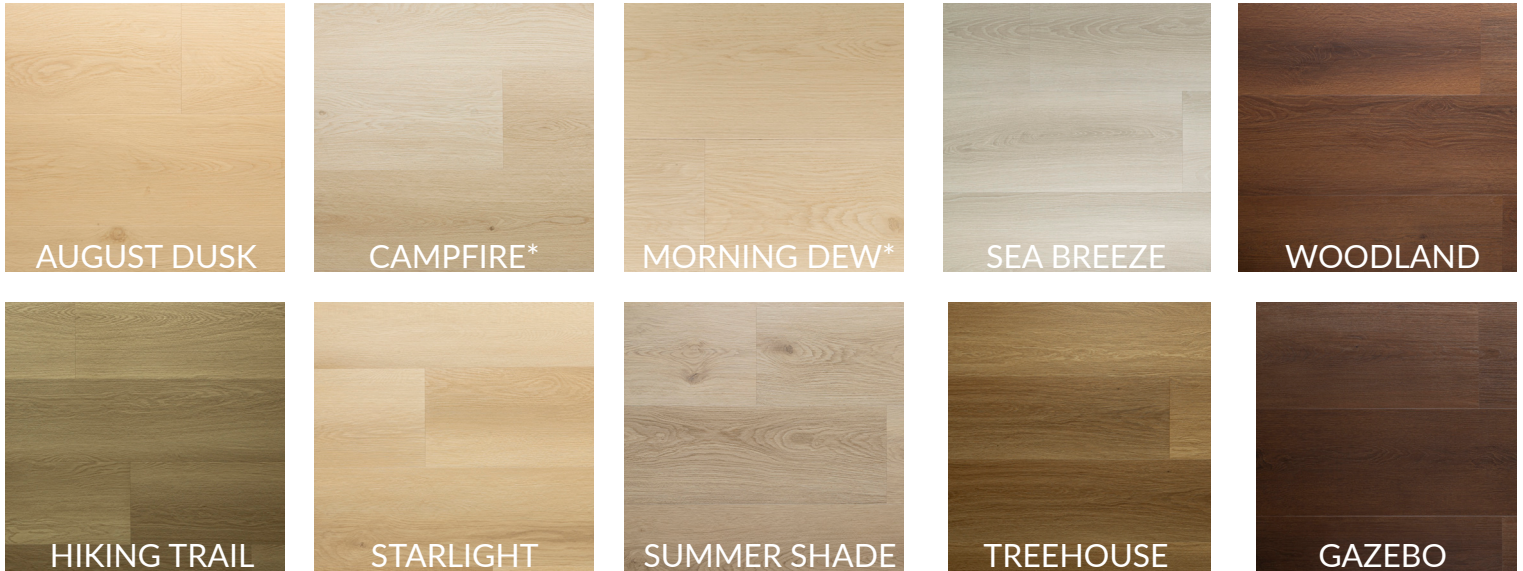

## BLISS COLLECTION

The Bliss Collection is currently our most high-end vinyl product, constructed from Wood Plastic Composite, which is warmer to touch relative to most other vinyl products on the market today. Each color was picked for its popular, trendy design and robust locking system. To maintain durability and strength, Bliss WPC comes in extra wide 9inch planks and 5ft in length at 7mm thick with 1.5mm of cork underlayment.

5G installation secures installation with a visible and audible locking function. When a panel is folded down, a flexible plastic tongue is pushed into a tongue-groove. As the panel reaches its final position, the locking tongue snaps out into a wedge groove, emits a "click" sound, and locks the product vertically.

### ADDITIONAL DETAILS

Structure	7.0mm WPC + 1.5mm CORK
Dimensions	5ft x 9in x 8.5mm
Wear Layer	0.55mm/22mil
Finish	UV Coating
Gloss Level	Matte
Colour Variation	Medium
Sq feet per box	26.41
Edges	4-Sided Micro Bevel
Installation Options	On, above, or below grade
Locking System	Välinge 5G Click
IIC	73
Ideal Temperature Range	18°C - 27°C
Relative Humidity	35%-55%
Radiant Heat	Suitable (with limitations)
Certifications	FloorScore, GreenGuard